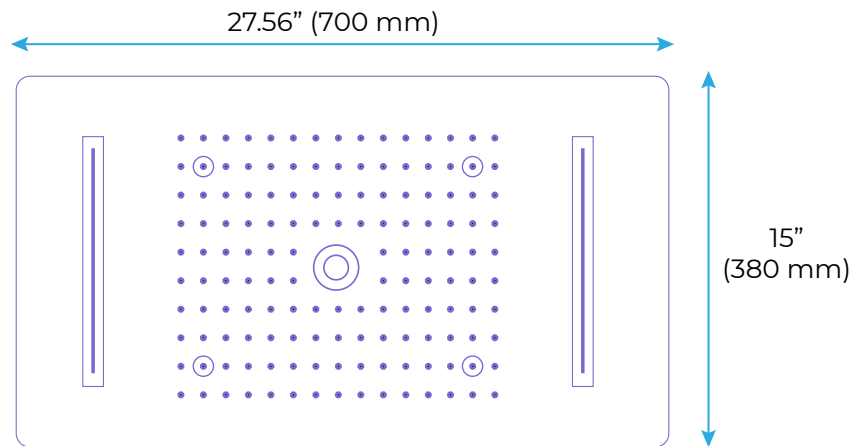

MATTE BLACK THERMOSTATIC RECESSED CEILING MOUNT LED MIST WATERFALL RAINFALL SHOWER SYSTEM WITH JETTED BODY SPRAYS AND HAND SHOWER SPECIFICATIONS

Shower Head

- Shower Panel /Hose Material: 304 Stainless Steel
- Showerheads Install: Embedded Ceiling Mounted
- Concealed Mixer Install: Wall-Mounted
- Shower Head Functions: Rainfall, Waterfall, Bubble, Mist
- Water Flow:
Mist: 9L/M; Rain: 15L/M; Waterfall: 15L/M; Bubble: 15L/M
- Shower Accessories Material: Brass
- LED Light: Need to Connect Power
- Shower Hose Length: 1.5M
- AC: 90-265V 50/60Hz

All dimensions and specifications are nominal and may vary. Use actual products for accuracy in critical situations.

Shower Mixer

The thermostatic shower mixer is equipped with two stop valves on the inlet side. When you need to repair and maintenance the shower mixer and fittings on each shower mixer, you only need turn the thermostat clockwise two stop valves, you can turn off the water.

Body Jet

Hand Shower

Flow Rate: 2.0 GPM / 7.6 LPM

Shower Mixer Connections