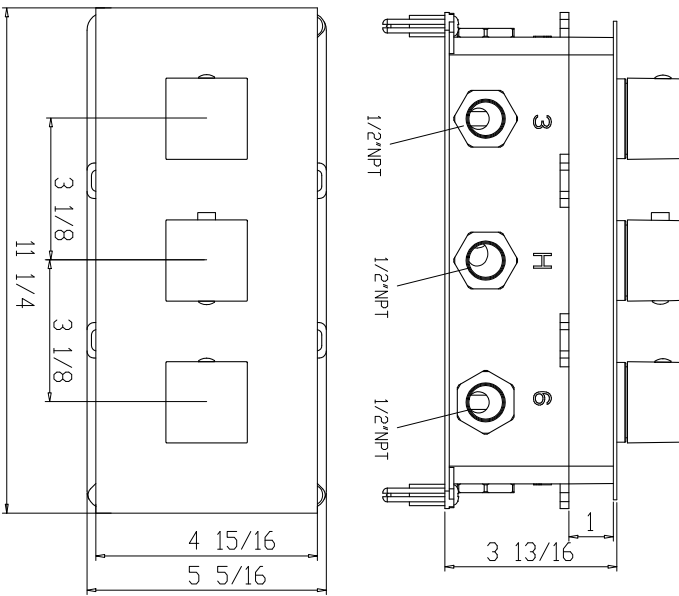

MATTE BLACK THERMOSTATIC RECESSED CEILING MOUNT LED MIST WATERFALL RAINFALL SHOWER SYSTEM WITH JETTED BODY SPRAYS AND HAND SHOWER SPECIFICATIONS

Shower Head

- Shower Panel /Hose Material: 304 Stainless Steel
- Showerheads Install: Embedded Ceiling Mounted
- Concealed Mixer Install: Wall-Mounted
- Shower Head Functions: Rainfall, Waterfall, Bubble, Mist
- Water Flow:
Mist: 9L/M; Rain: 15L/M; Waterfall: 15L/M; Bubble: 15L/M
- Shower Accessories Material: Brass
- LED Light: Need to Connect Power
- Shower Hose Length: 1.5M
- AC: 90-265V 50/60Hz

All dimensions and specifications are nominal and may vary. Use actual products for accuracy in critical situations.

Shower Mixer

The thermostatic shower mixer is equipped with two stop valves on the inlet side. When you need to repair and maintenance the shower mixer and fittings on each shower mixer, you only need turn the thermostat clockwise two stop valves, you can turn off the water.

Body Jet

Hand Shower

Flow Rate: 2.0 GPM / 7.6 LPM

Shower Mixer Connections