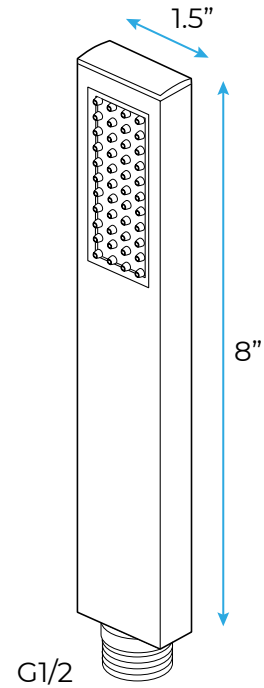

MATTE BLACK THERMOSTATIC RECESSED CEILING MOUNT LED MIST WATERFALL RAINFALL SHOWER SYSTEM WITH JETTED BODY SPRAYS AND HAND SHOWER SPECIFICATIONS

Shower Head

- Shower Panel /Hose Material: 304 Stainless Steel
- Showerheads Install: Embedded Ceiling Mounted
- Concealed Mixer Install: Wall-Mounted
- Shower Head Functions: Rainfall, Waterfall, Bubble, Mist
- Water Flow:
Mist: 9L/M; Rain: 15L/M; Waterfall: 15L/M; Bubble: 15L/M
- Shower Accessories Material: Brass
- LED Light: Need to Connect Power
- Shower Hose Length: 1.5M
- AC: 90-265V 50/60Hz

All dimensions and specifications are nominal and may vary. Use actual products for accuracy in critical situations.

Shower Mixer

The thermostatic shower mixer is equipped with two stop valves on the inlet side. When you need to repair and maintenance the shower mixer and fittings on each shower mixer, you only need turn the thermostat clockwise two stop valves, you can turn off the water.

Body Jet

Hand Shower

Flow Rate: 2.0 GPM / 7.6 LPM

Shower Mixer Connections