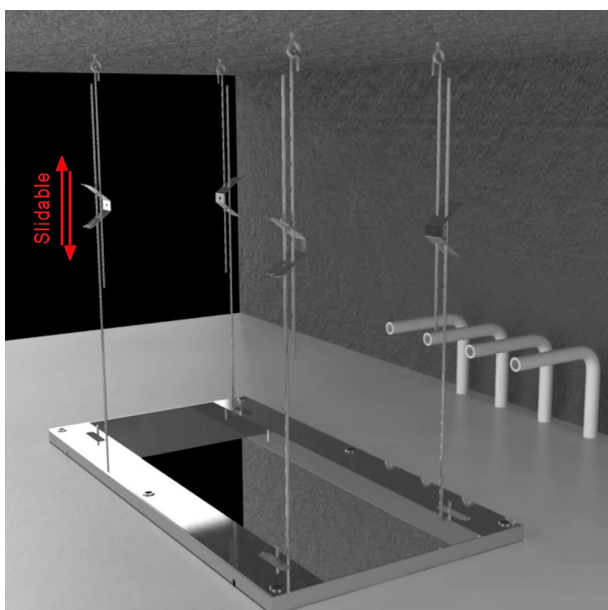

MATTE BLACK THERMOSTATIC RECESSED CEILING MOUNT LED MIST WATERFALL RAINFALL SHOWER SYSTEM WITH JETTED BODY SPRAYS AND HAND SHOWER SPECIFICATIONS

Shower Head

- Shower Panel /Hose Material: 304 Stainless Steel
- Showerheads Install: Embedded Ceiling Mounted
- Concealed Mixer Install: Wall-Mounted
- Shower Head Functions: Rainfall, Waterfall, Bubble, Mist
- Water Flow:
Mist: 9L/M; Rain: 15L/M; Waterfall: 15L/M; Bubble: 15L/M
- Shower Accessories Material: Brass
- LED Light: Need to Connect Power
- Shower Hose Length: 1.5M
- AC: 90-265V 50/60Hz

All dimensions and specifications are nominal and may vary. Use actual products for accuracy in critical situations.

Shower Mixer

The thermostatic shower mixer is equipped with two stop valves on the inlet side. When you need to repair and maintenance the shower mixer and fittings on each shower mixer, you only need turn the thermostat clockwise two stop valves, you can turn off the water.

Body Jet

Hand Shower

Flow Rate: 2.0 GPM / 7.6 LPM

Shower Mixer Connections