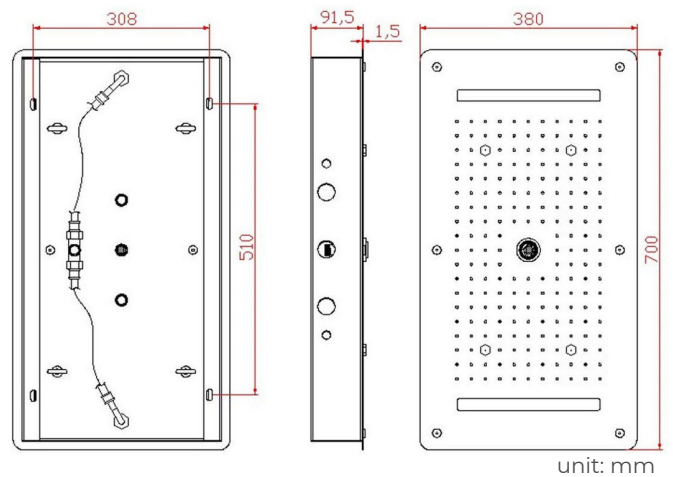

MATTE BLACK THERMOSTATIC RECESSED CEILING MOUNT LED MIST WATERFALL RAINFALL SHOWER SYSTEM WITH JETTED BODY SPRAYS AND HAND SHOWER SPECIFICATIONS

Shower Head

- Shower Panel /Hose Material: 304 Stainless Steel
- Showerheads Install: Embedded Ceiling Mounted
- Concealed Mixer Install: Wall-Mounted
- Shower Head Functions: Rainfall, Waterfall, Bubble, Mist
- Water Flow:
Mist: 9L/M; Rain: 15L/M; Waterfall: 15L/M; Bubble: 15L/M
- Shower Accessories Material: Brass
- LED Light: Need to Connect Power
- Shower Hose Length: 1.5M
- AC: 90-265V 50/60Hz

All dimensions and specifications are nominal and may vary. Use actual products for accuracy in critical situations.

Shower Mixer

The thermostatic shower mixer is equipped with two stop valves on the inlet side. When you need to repair and maintenance the shower mixer and fittings on each shower mixer, you only need turn the thermostat clockwise two stop valves, you can turn off the water.

Body Jet

Hand Shower

Flow Rate: 2.0 GPM / 7.6 LPM

Shower Mixer Connections