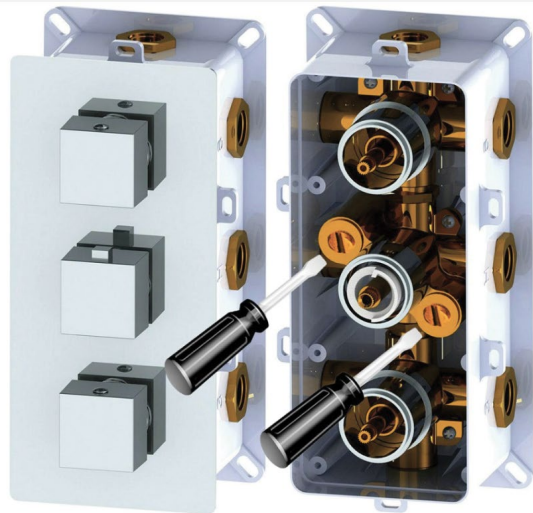

MATTE BLACK THERMOSTATIC RECESSED CEILING MOUNT LED MIST WATERFALL RAINFALL SHOWER SYSTEM WITH JETTED BODY SPRAYS AND HAND SHOWER SPECIFICATIONS

Shower Head

- Shower Panel /Hose Material: 304 Stainless Steel
- Showerheads Install: Embedded Ceiling Mounted
- Concealed Mixer Install: Wall-Mounted
- Shower Head Functions: Rainfall, Waterfall, Bubble, Mist
- Water Flow:
Mist: 9L/M; Rain: 15L/M; Waterfall: 15L/M; Bubble: 15L/M
- Shower Accessories Material: Brass
- LED Light: Need to Connect Power
- Shower Hose Length: 1.5M
- AC: 90-265V 50/60Hz

All dimensions and specifications are nominal and may vary. Use actual products for accuracy in critical situations.

Shower Mixer

The thermostatic shower mixer is equipped with two stop valves on the inlet side. When you need to repair and maintenance the shower mixer and fittings on each shower mixer, you only need turn the thermostat clockwise two stop valves, you can turn off the water.

Body Jet

Hand Shower

Flow Rate: 2.0 GPM / 7.6 LPM

Shower Mixer Connections