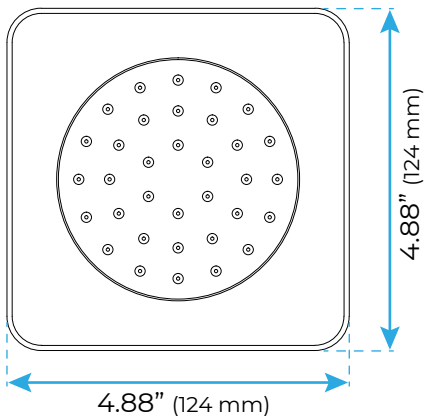

MATTE BLACK THERMOSTATIC RECESSED CEILING MOUNT LED MIST WATERFALL RAINFALL SHOWER SYSTEM WITH JETTED BODY SPRAYS AND HAND SHOWER SPECIFICATIONS

Shower Head

- Shower Panel /Hose Material: 304 Stainless Steel
- Showerheads Install: Embedded Ceiling Mounted
- Concealed Mixer Install: Wall-Mounted
- Shower Head Functions: Rainfall, Waterfall, Bubble, Mist
- Water Flow:
Mist: 9L/M; Rain: 15L/M; Waterfall: 15L/M; Bubble: 15L/M
- Shower Accessories Material: Brass
- LED Light: Need to Connect Power
- Shower Hose Length: 1.5M
- AC: 90-265V 50/60Hz

All dimensions and specifications are nominal and may vary. Use actual products for accuracy in critical situations.

Shower Mixer

The thermostatic shower mixer is equipped with two stop valves on the inlet side. When you need to repair and maintenance the shower mixer and fittings on each shower mixer, you only need turn the thermostat clockwise two stop valves, you can turn off the water.

Body Jet

Hand Shower

Flow Rate: 2.0 GPM / 7.6 LPM

Shower Mixer Connections